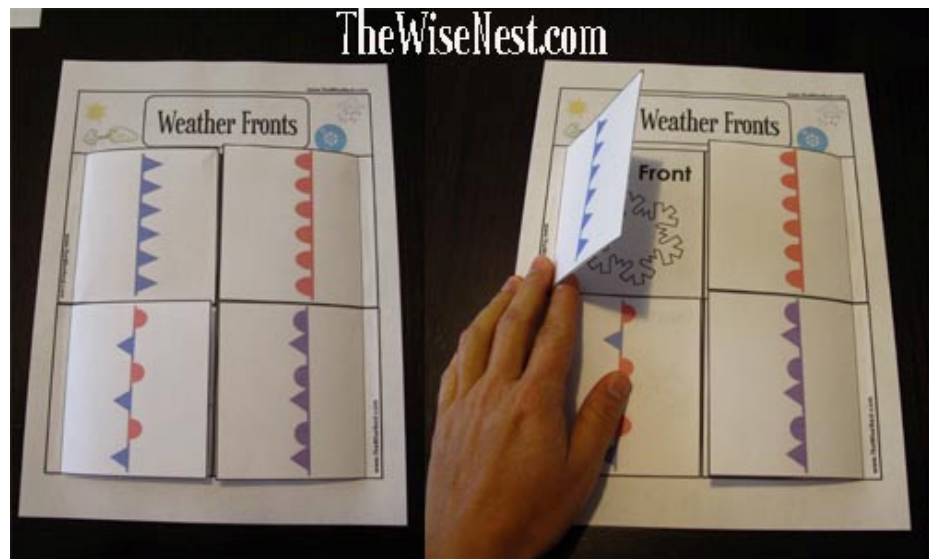

WEATHER FRONTS WORKSHEET / COLORING SHEET

I created this worksheet in order to provide a way for my kids to self- check www.TheWiseNest.com

their knowledge on the weather fronts and their symbols.

Cut out the flaps on the last page and glue them on the base page (There are two options for the base page. One for younger students and one for older students. Choose the one that suits your needs best). As the kids point to the symbol on each flap, they have to say which weather front it represents.

Younger students can use the coloring sheet and just color the pictures.

Older students can attempt to describe or give a short definition of each weather front.

To watch a video go to: <http://www.youtube.com/watch?v=L2il8NOYikk>

Created by Grismar @ www.TheWiseNest.com © 2013

Written information from: <http://www.thefreedictionary.com/>
GraphicS from: www.graphicsfactory.com

Weather Fronts

glue front flap here

Cold Front

The forward edge of an advancing mass of cold air that pushes under a mass of warm air.